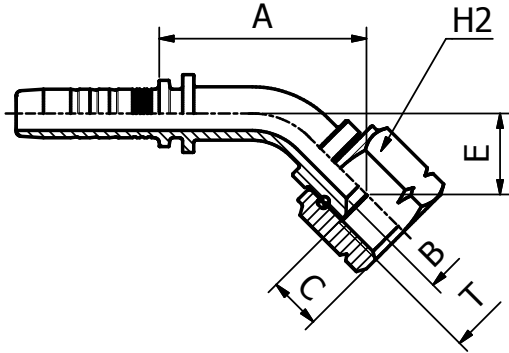

SAE STANDARD CONNECTIONS

M22642

**45° SAE FEMALE SWEPT ELBOW 45° CONE SEAT
SAE J516/J512
(THRUST-WIRE NUT)**

PART. REF.	HOSE BORE			Thread	DIMENSIONS mm						
	DN	Dash	inch		T	B	A	C	E	H2	
M22642-06-06	10	- 6	3/8"	5/8" - 18	7.0	42.5	10.8	16.5	22.0		

SAE STANDARD CONNECTIONS

M22692

**90° SAE FEMALE SWEPT ELBOW 45° CONE SEAT
SAE J516/J512
(THRUST-WIRE NUT)**

PART. REF.	HOSE BORE			Thread	DIMENSIONS mm						
	DN	Dash	inch		T	B	A	C	E	H2	
M22692-04-04	6	- 4	1/4"	7/16" - 20	4.0	28.5	8.7	27.0	17.0		
M22692-06-06	10	- 6	3/8"	5/8" - 18	7.0	35.5	10.8	33.0	22.0		
M22692-12-12	19	- 12	3/4"	1.1/16" - 14	15.0	62.0	14.4	58.0	32.0		