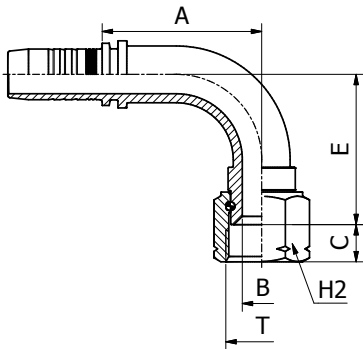

SAE STANDARD CONNECTIONS

M22642

**45° SAE FEMALE SWEPT ELBOW 45° CONE SEAT
SAE J516/J512
(THRUST-WIRE NUT)**

PART. REF.	HOSE BORE			Thread	DIMENSIONS mm						
	DN	Dash	inch		T	B	A	C	E	H2	
M22642-06-06	10	- 6	3/8"	5/8" - 18	7.0	42.5	10.8	16.5	22.0		

SAE STANDARD CONNECTIONS

M22692

**90° SAE FEMALE SWEPT ELBOW 45° CONE SEAT
SAE J516/J512
(THRUST-WIRE NUT)**

PART. REF.	HOSE BORE			Thread	DIMENSIONS mm						
	DN	Dash	inch		T	B	A	C	E	H2	
M22692-04-04	6	- 4	1/4"	7/16" - 20	4.0	28.5	8.7	27.0	17.0		
M22692-06-06	10	- 6	3/8"	5/8" - 18	7.0	35.5	10.8	33.0	22.0		
M22692-12-12	19	- 12	3/4"	1.1/16" - 14	15.0	62.0	14.4	58.0	32.0		